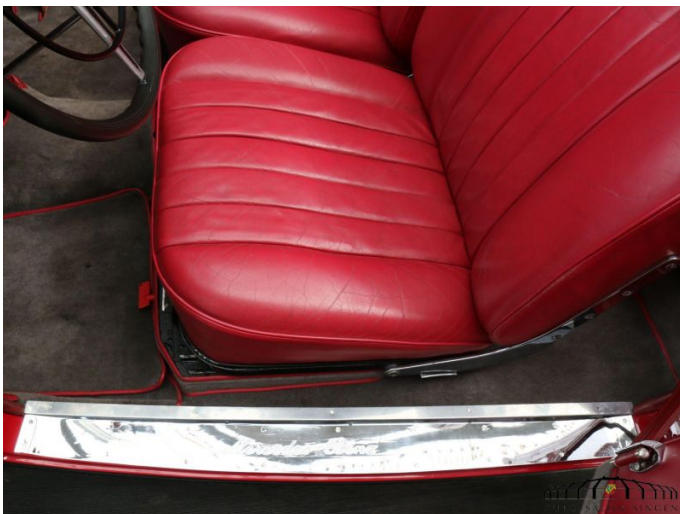

AUTO - SALON - SINGEN

Auto Salon Singen GmbH | Güterstr. 33-35 | D-78224 Singen | Tel. +49 7731 / 99 55-44 | Fax 99 55 69 | www.auto-salon-singen.de