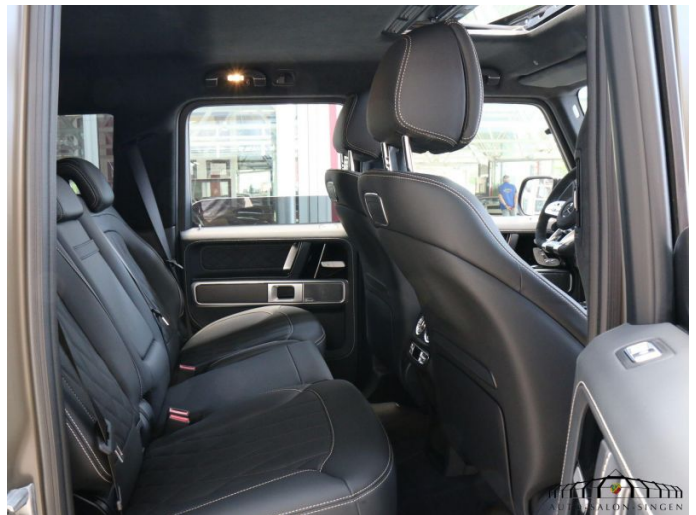

AUTO - SALON - SINGEN

Auto Salon Singen GmbH | Güterstr. 33-35 | D-78224 Singen | Tel. +49 7731 / 99 55-44 | Fax 99 55 69 | www.auto-salon-singen.de