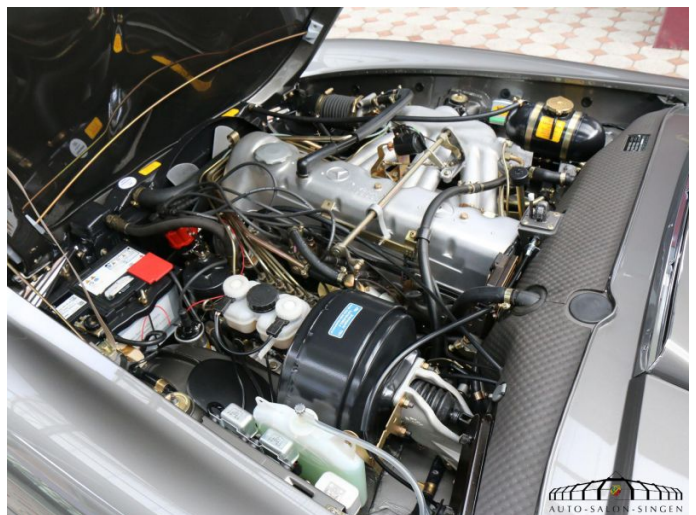

AUTO-SALON-SINGEN

Auto Salon Singen GmbH | Güterstr. 33-35 | D-78224 Singen | Tel. +49 7731 / 99 55-44 | Fax 99 55 69 | www.auto-salon-singen.de