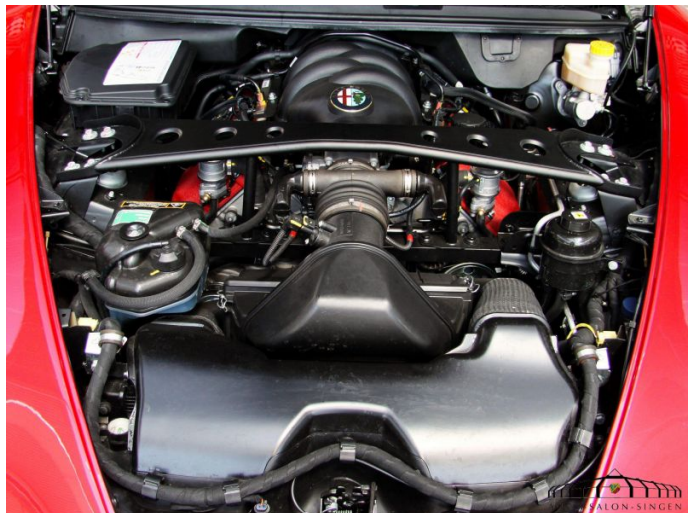

AUTO-SALON-SINGEN

Auto Salon Singen GmbH | Güterstr. 33-35 | D-78224 Singen | Tel. +49 7731 / 99 55-44 | Fax 99 55 69 | www.auto-salon-singen.de